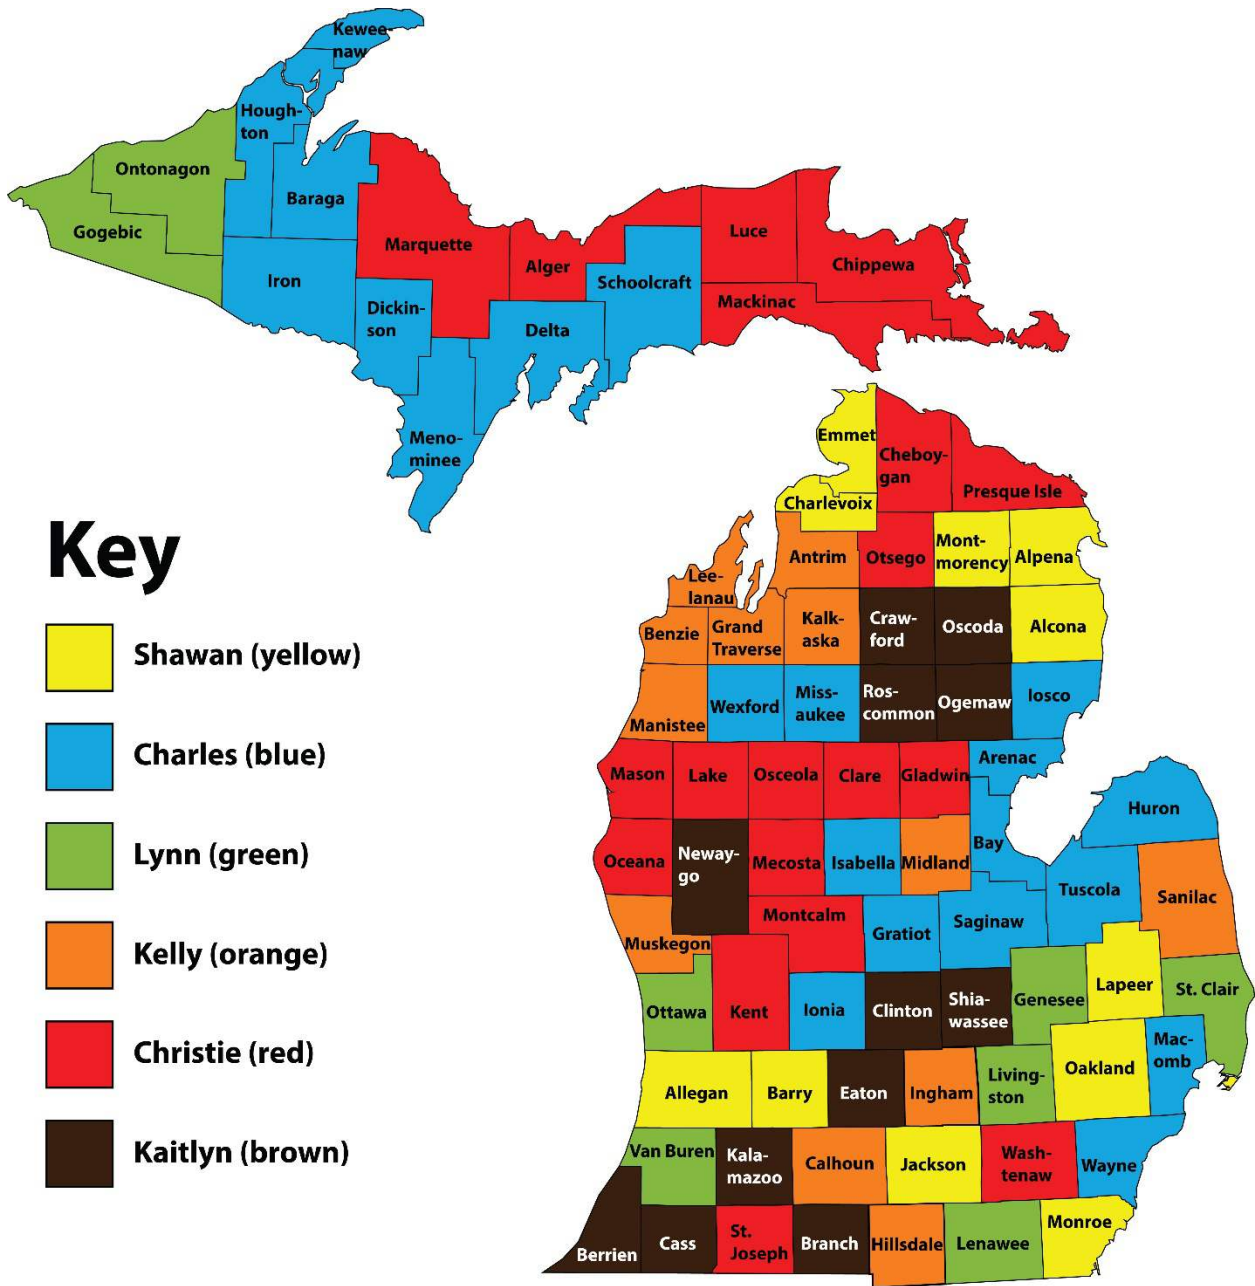

Monitoring and Technical Assistance Team (MTAT) ISD Support Assignments for ISD Representatives

Michigan Department of Education Office of Special Education
May 2024

The Monitoring and Technical Assistance Team (MTAT) is available to assist intermediate school districts (ISDs) by providing additional support as needed. The Michigan map shown here depicts the MTAT assignments by county using color coding. Additionally, to assist the ISD in easily understanding these assignments, a list is also provided.

Map of MTAT Assignments

ISD Assignments for MTAT Support

ISD Code	ISD Name	MTAT Member
03	Allegan Area ESA	Shawan
04	A-M-A ESD	Shawan
08	Barry ISD	Shawan
09	Bay-Arenac ISD	Charles
11	Berrien RESA	Kaitlyn
12	Branch ISD	Kaitlyn
72	C.O.O.R. ISD	Kaitlyn
13	Calhoun ISD	Kelly
15	Charlevoix-Emmet ISD	Shawan
16	Cheboygan-Otsego-Presque Isle ESD	Christie
18	Clare-Gladwin RESD	Christie
19	Clinton County RESA	Kaitlyn
31	Copper Country ISD	Charles
21	Delta-Schoolcraft ISD	Charles
22	Dickinson-Iron ISD	Charles
17	Eastern Upper Peninsula ISD	Christie
23	Eaton RESA	Kaitlyn
25	Genesee ISD	Lynn
27	Gogebic-Ontonagon ISD	Lynn
29	Gratiot-Isabella RESD	Charles
14	Heritage Southwest ISD	Kaitlyn
30	Hillsdale ISD	Kelly
32	Huron ISD	Charles
33	Ingham ISD	Kelly
34	Ionia ISD	Charles
35	Iosco RESA	Charles
38	Jackson ISD	Shawan
39	Kalamazoo RESA	Kaitlyn
41	Kent ISD	Christie